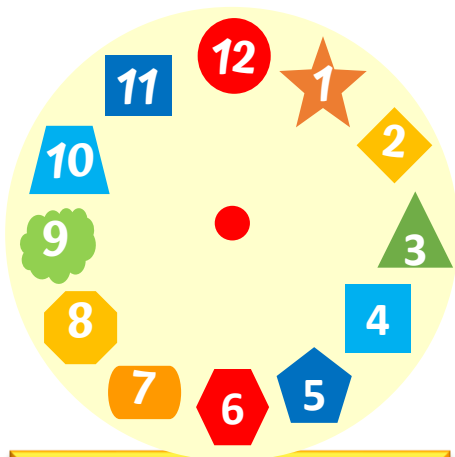

Draw the hour and minute hand based on the time in the box.

4:00

6:00

2:00

11:00

7:00

3:00

Draw the hour and minute hand based on the time in the box.

6:30

2:30

11:30

3:30

7:30

4:30

Draw the hour and minute hand based on the time in the box.

10:30

12:30

8:30

5:30

1:30

9:30

Draw the hour and minute hand based on the time in the box.