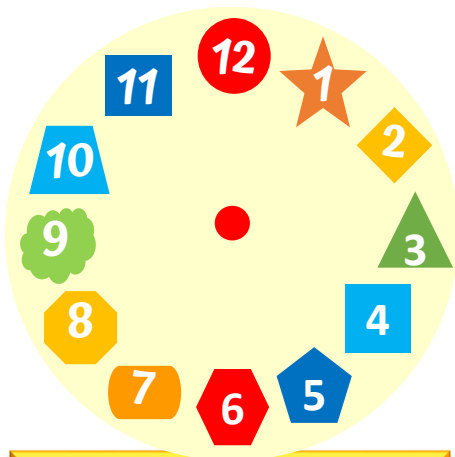

Draw the hour and minute hand based on the time in the box.

4:00

6:00

2:00

11:00

7:00

3:00

Draw the hour and minute hand based on the time in the box.

6:30

2:30

11:30

3:30

7:30

4:30

Draw the hour and minute hand based on the time in the box.

10:30